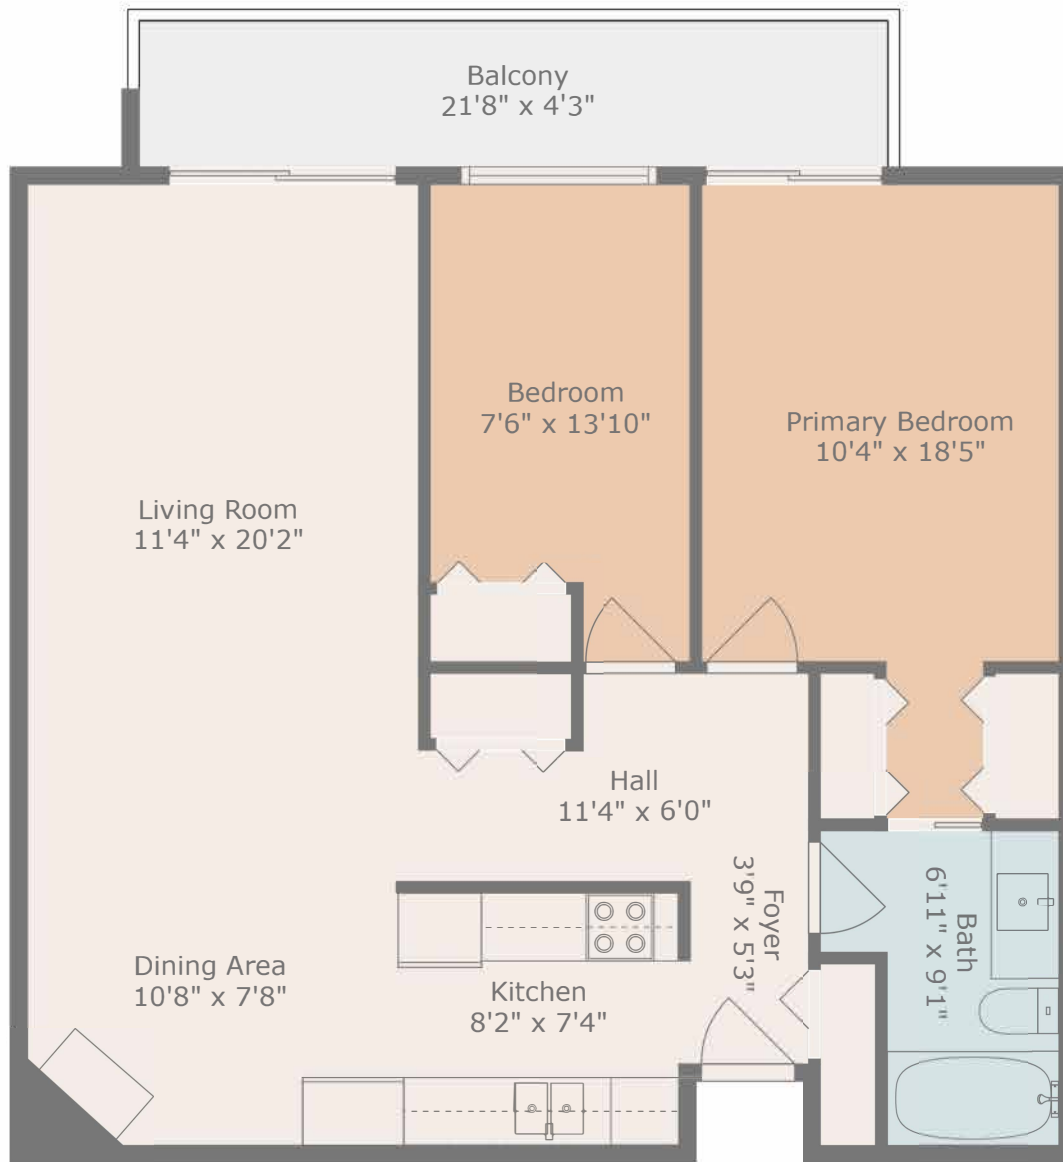

COAST CAPITAL REALTY

TOTAL: 996 sq. ft
FLOOR 1: 996 sq. ft
EXCLUDED AREAS: BALCONY: 92 sq. ft

Measurements Are Calculated By Cubicasa Technology. Deemed Highly Reliable But Not Guaranteed.